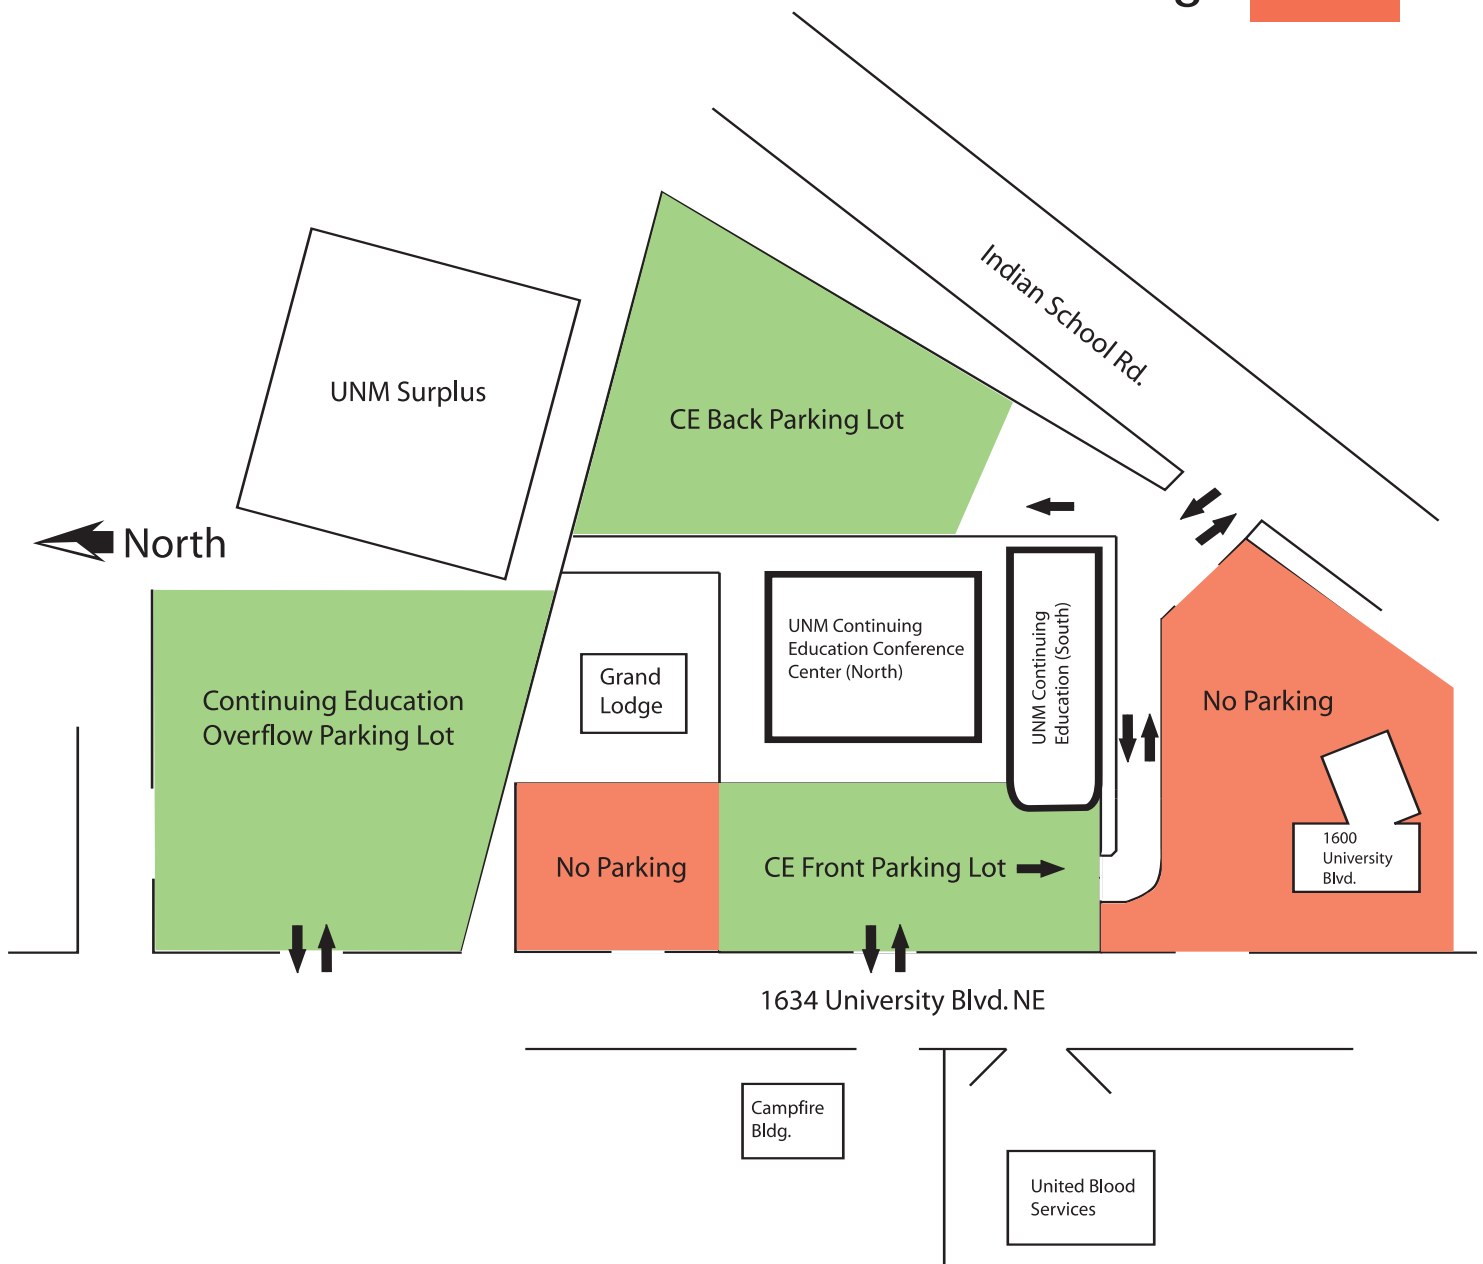

# Parking Areas and Procedures

Over flow area available only when both front and back lots are full.

Parking

No Parking

277-0077

dce.unm.edu

1634 University Blvd. NE